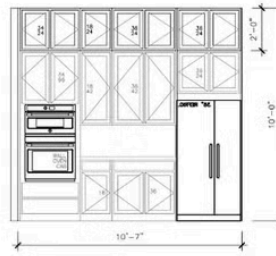

B KITCHEN (OPT.)