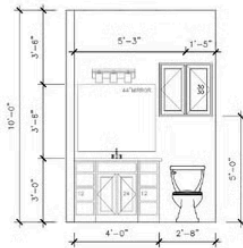

D BATH #3 (OPT.)