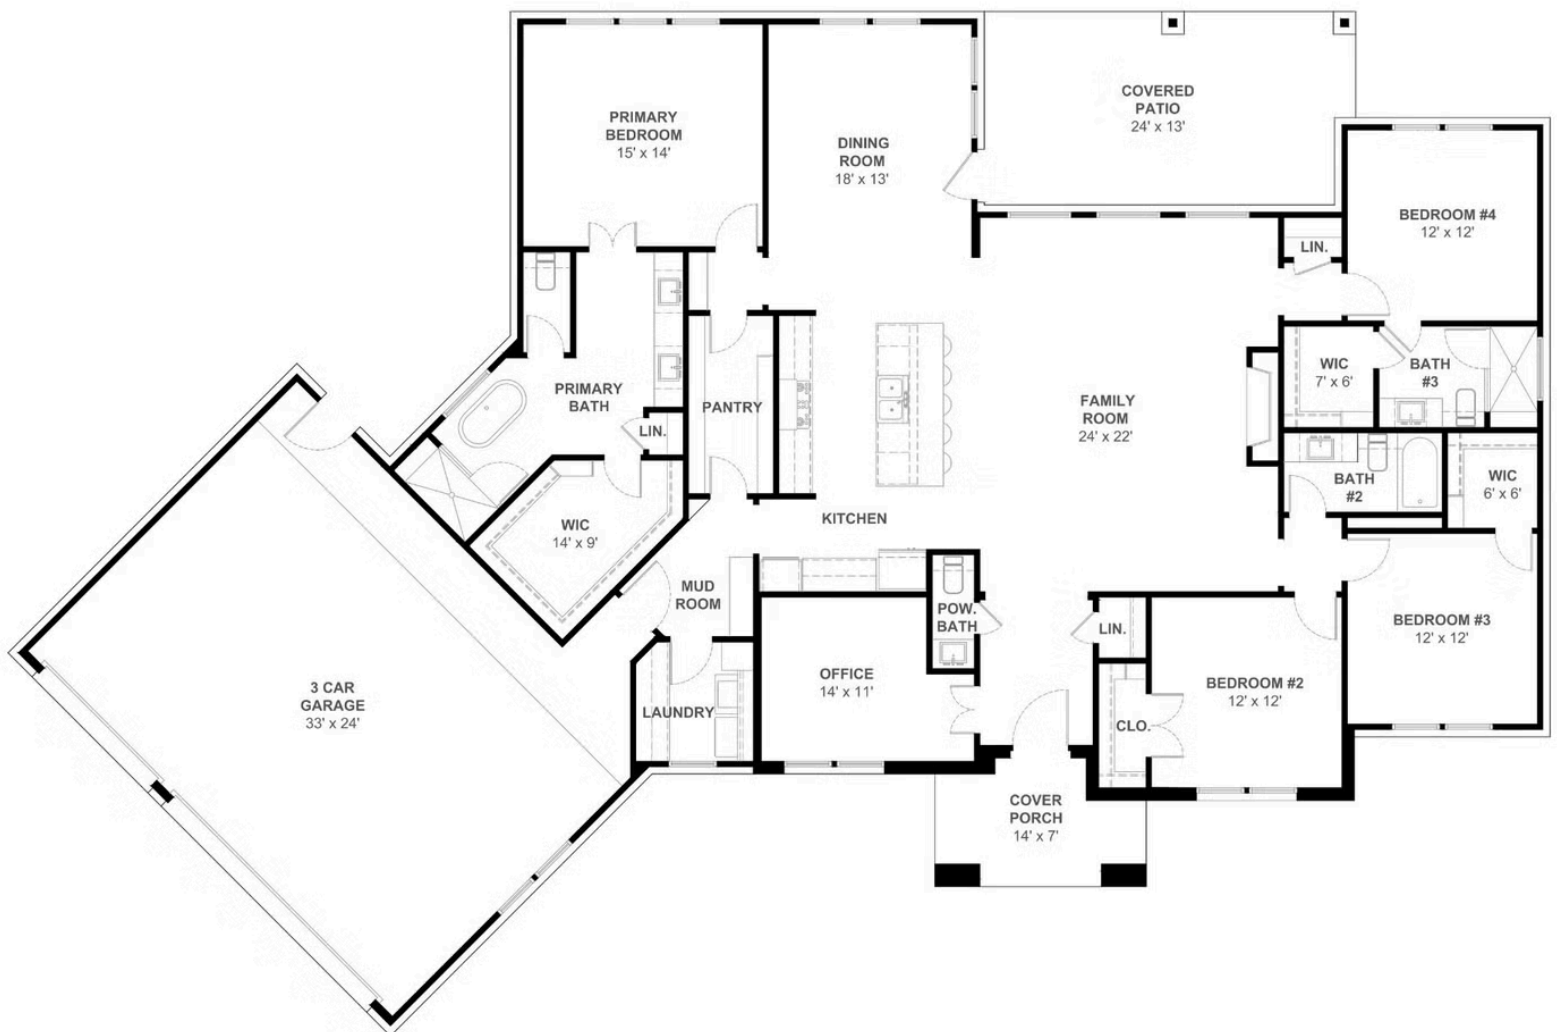

## **Plan 2763**

**Arborwood**

A new home is on the way in Arborwood, Waller, TX! Set on a spacious 1+ acre lot, this thoughtfully designed home offers a functional layout with modern conveniences, providing ample room for outdoor living and privacy. Enjoy comfortable living in a tranquil, rural setting, just a short 5-minute drive from downtown Waller. For more details or to express interest, contact us today!

**Priced From**  
**\$772,900**

**1 Elevation Available**

 **4** Bedrooms

 **3.5** Bathrooms

 **2,763+** Sq. Ft.

 **3** Car Garage

All square footage is approximate. Renderings are artist's conceptions and may vary slightly from the actual home. Homes may be built in reverse of plans shown, depending on site conditions. Minor architectural changes may be made occasionally at the option of the builder. Please contact your Sales Consultant for details.

## 2763 Elevation A

All square footage is approximate. Renderings are artist's conceptions and may vary slightly from the actual home. Homes may be built in reverse of plans shown, depending on site conditions. Minor architectural changes may be made occasionally at the option of the builder. Please contact your Sales Consultant for details.